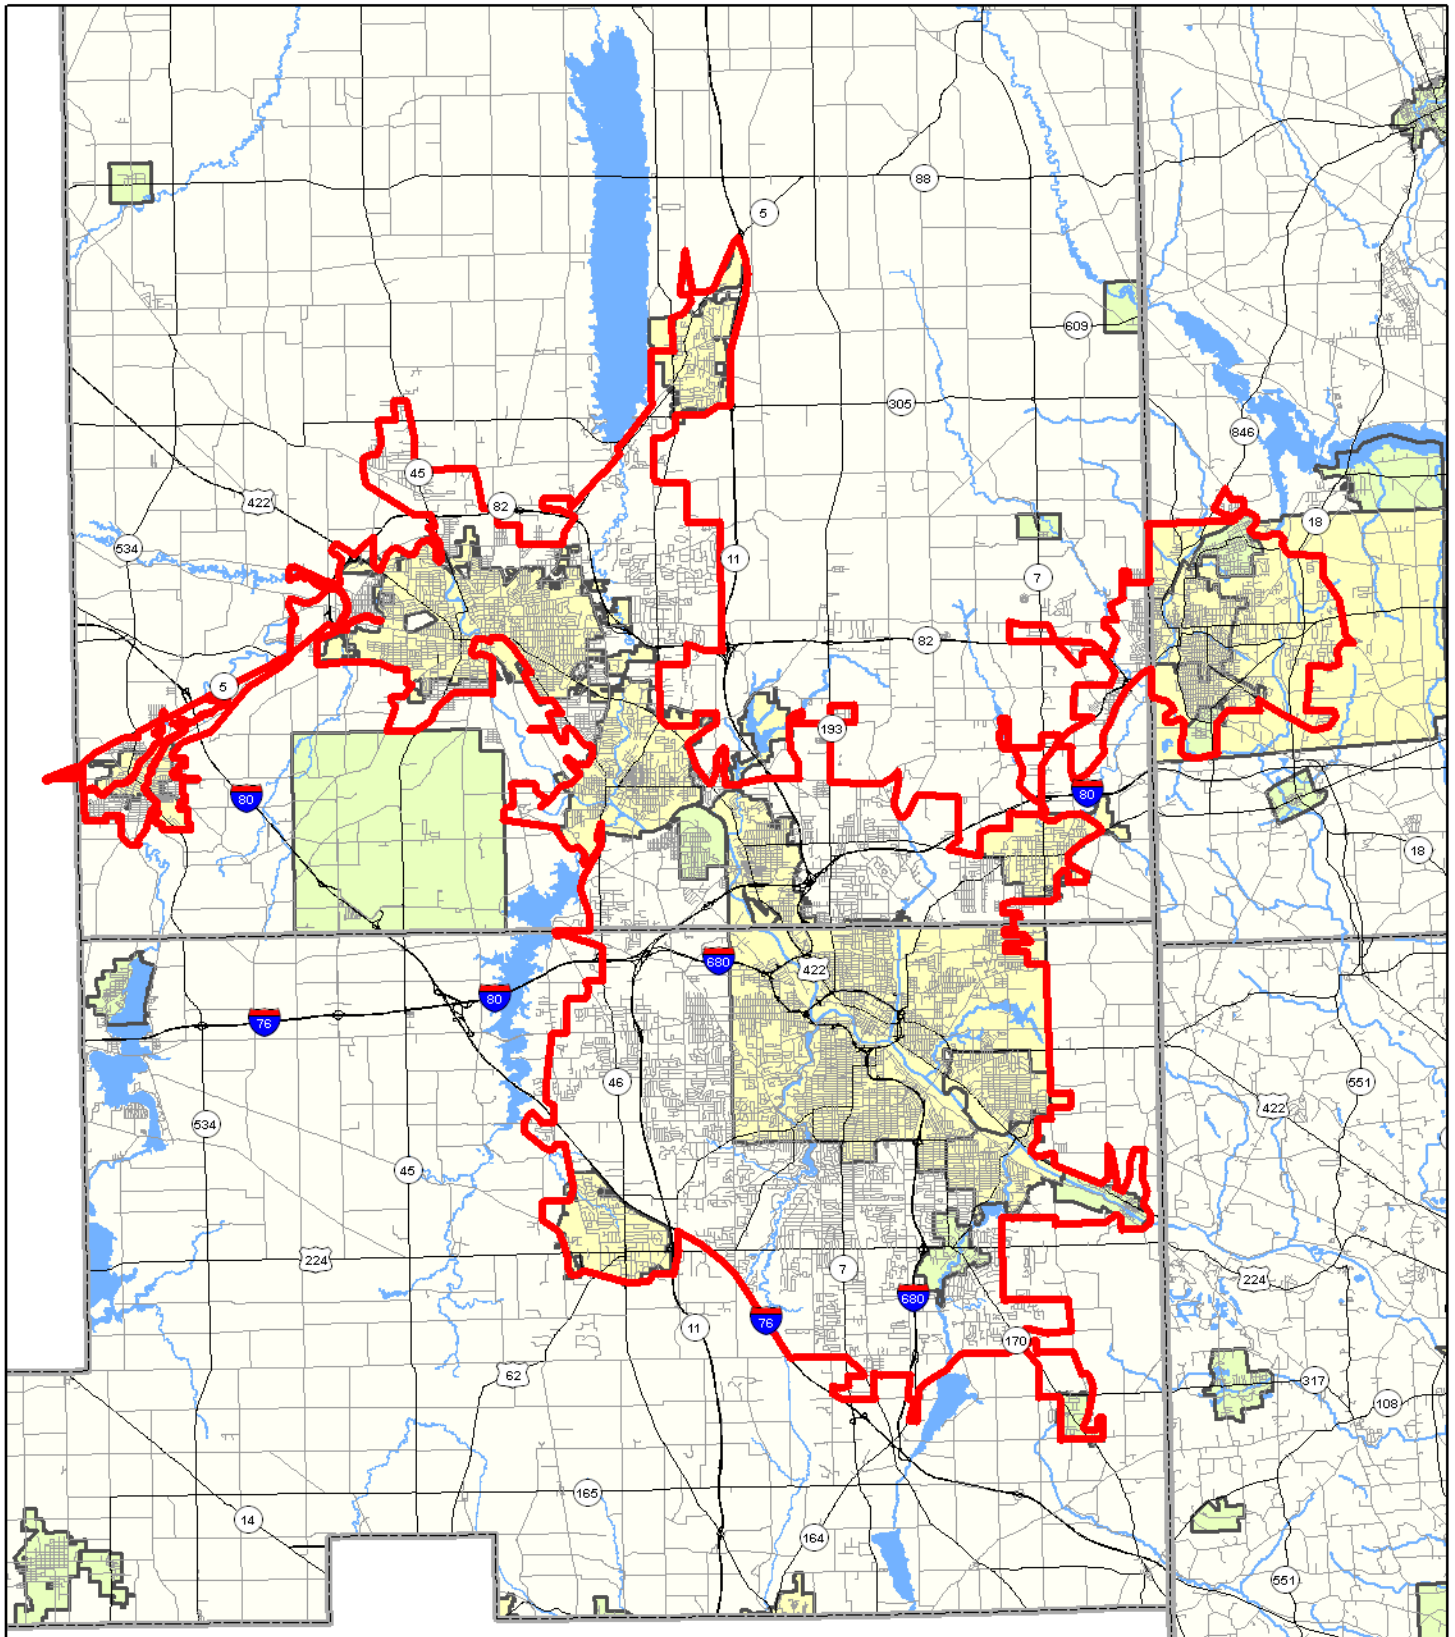

# Youngstown OH-PA 2000 Urban Area Boundary

Map 1-2

0 2.5 5 7.5 10 Miles

Source: United States Census Bureau  
May 2009