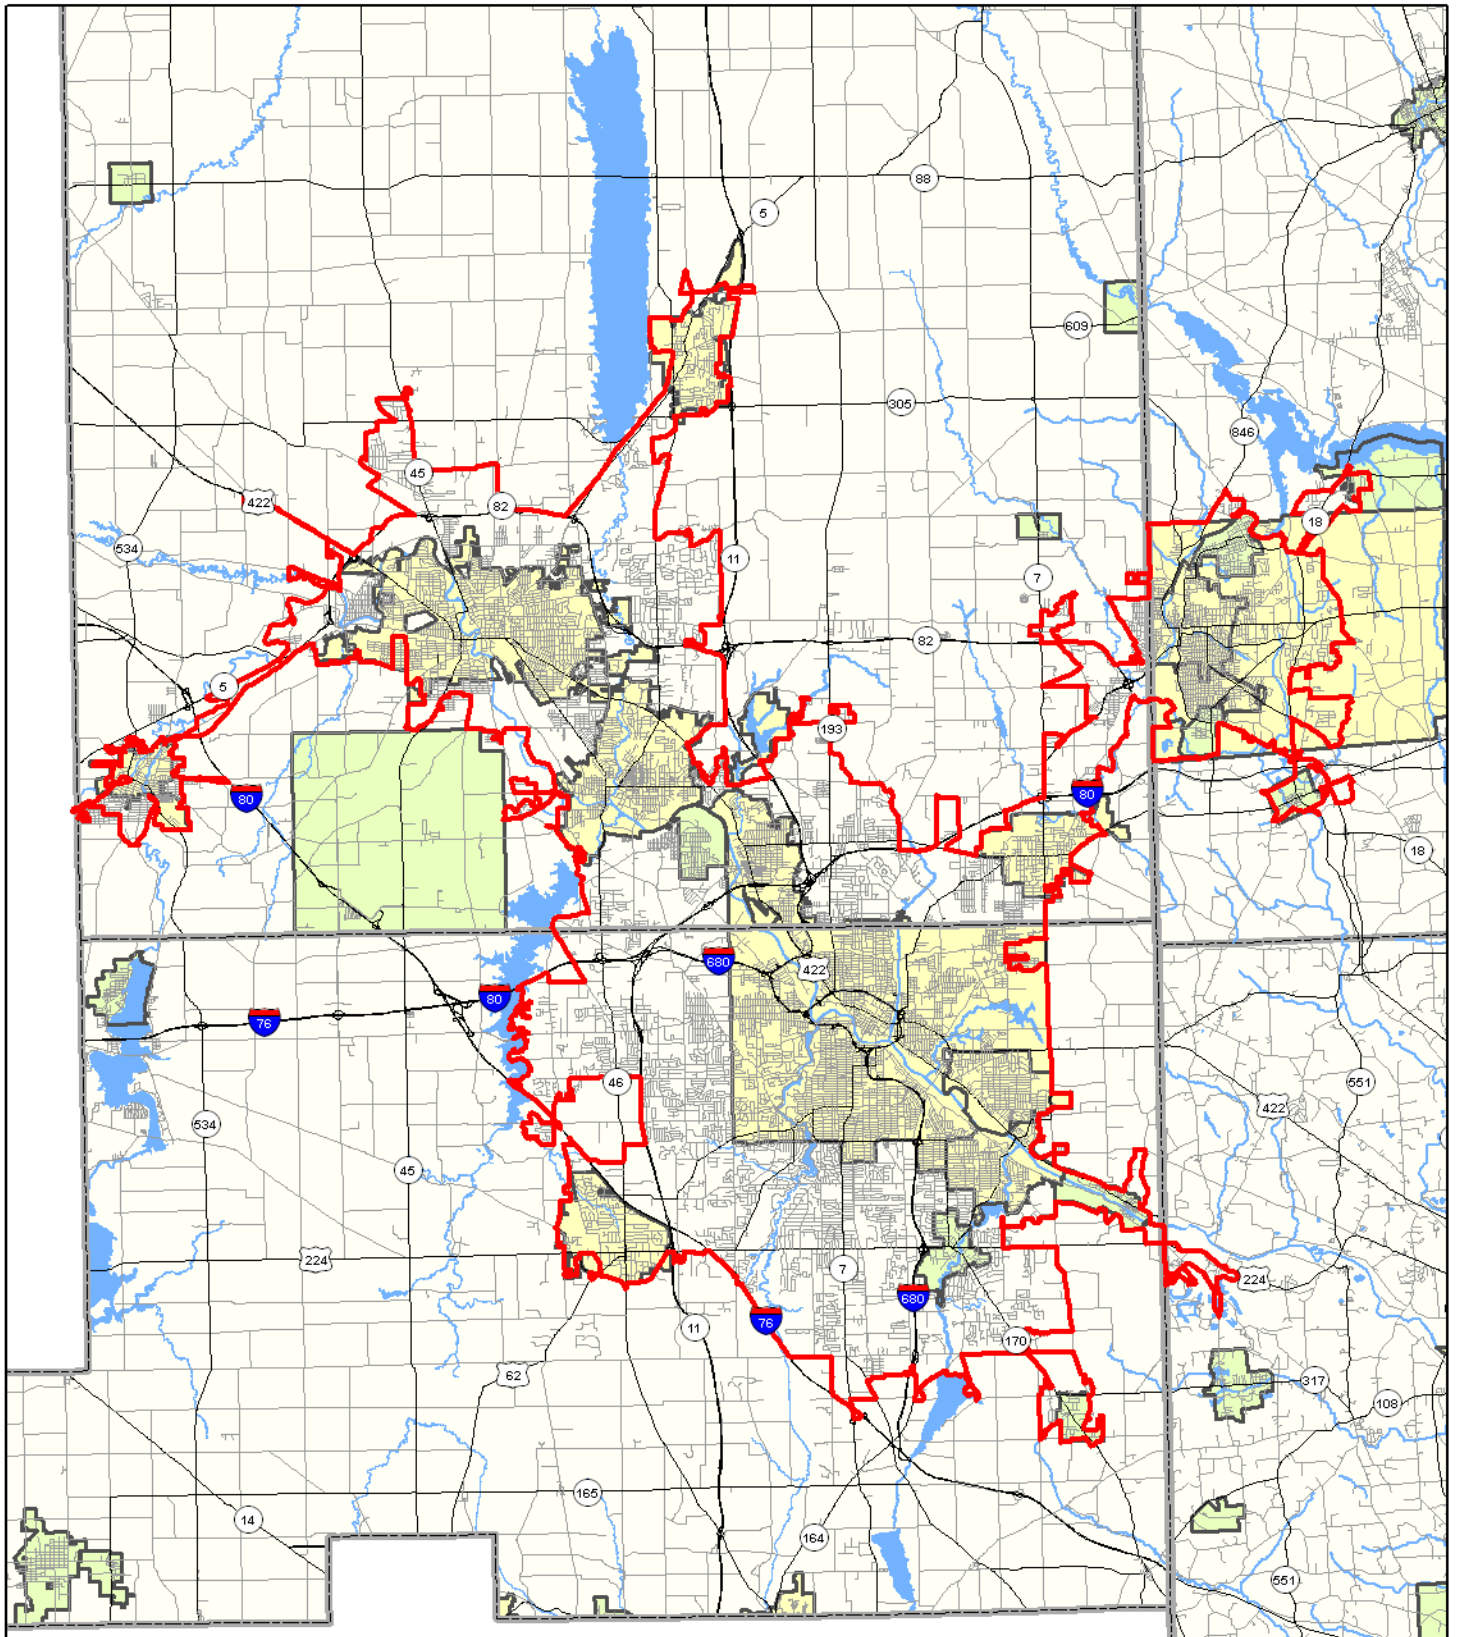

Youngstown OH-PA 2010 Urban Area Boundary

Map - 1

Source: United States Census Bureau
April 2012