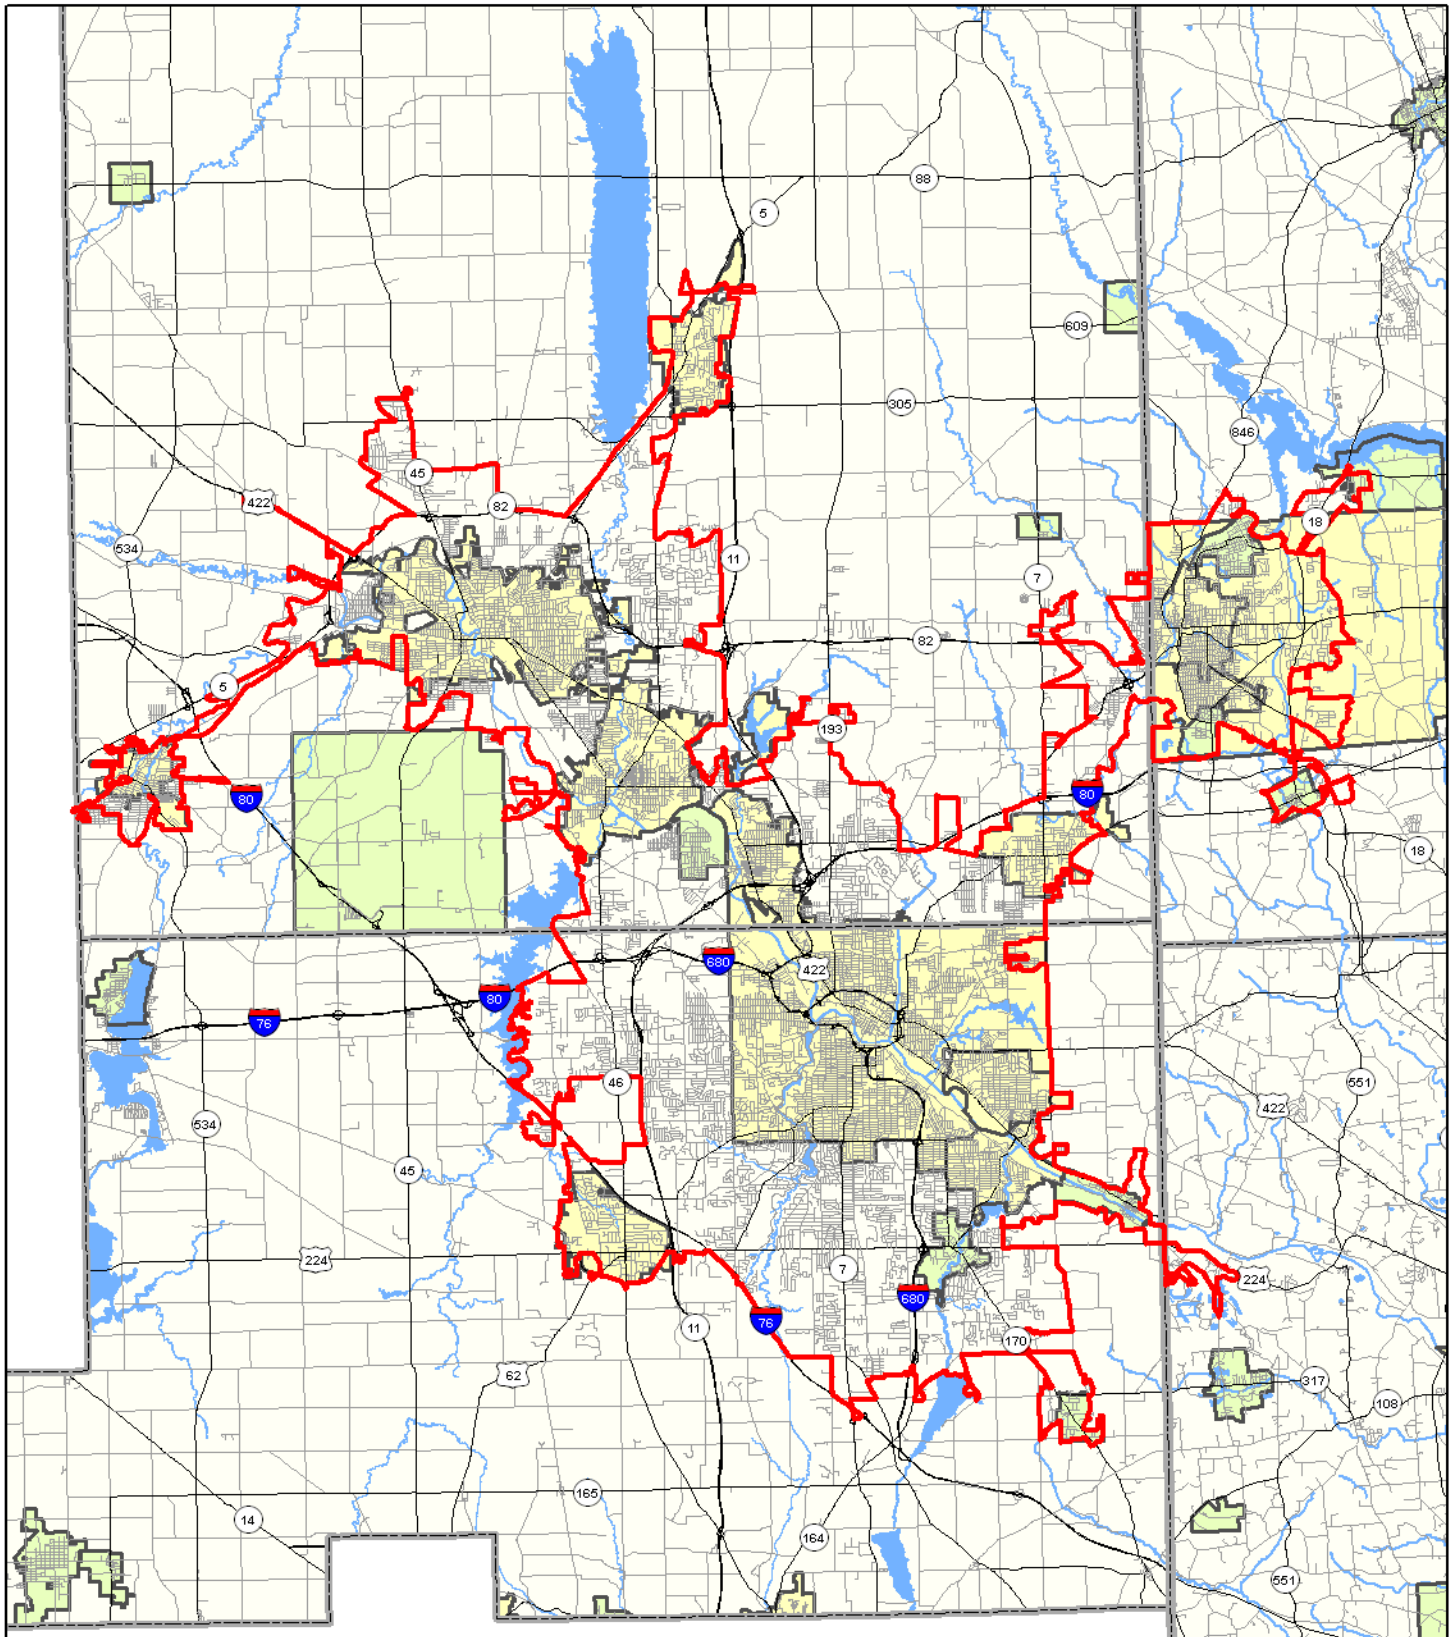

Youngstown OH-PA 2010 Urban Area Boundary

Map - 1

Source: United States Census Bureau
April 2012