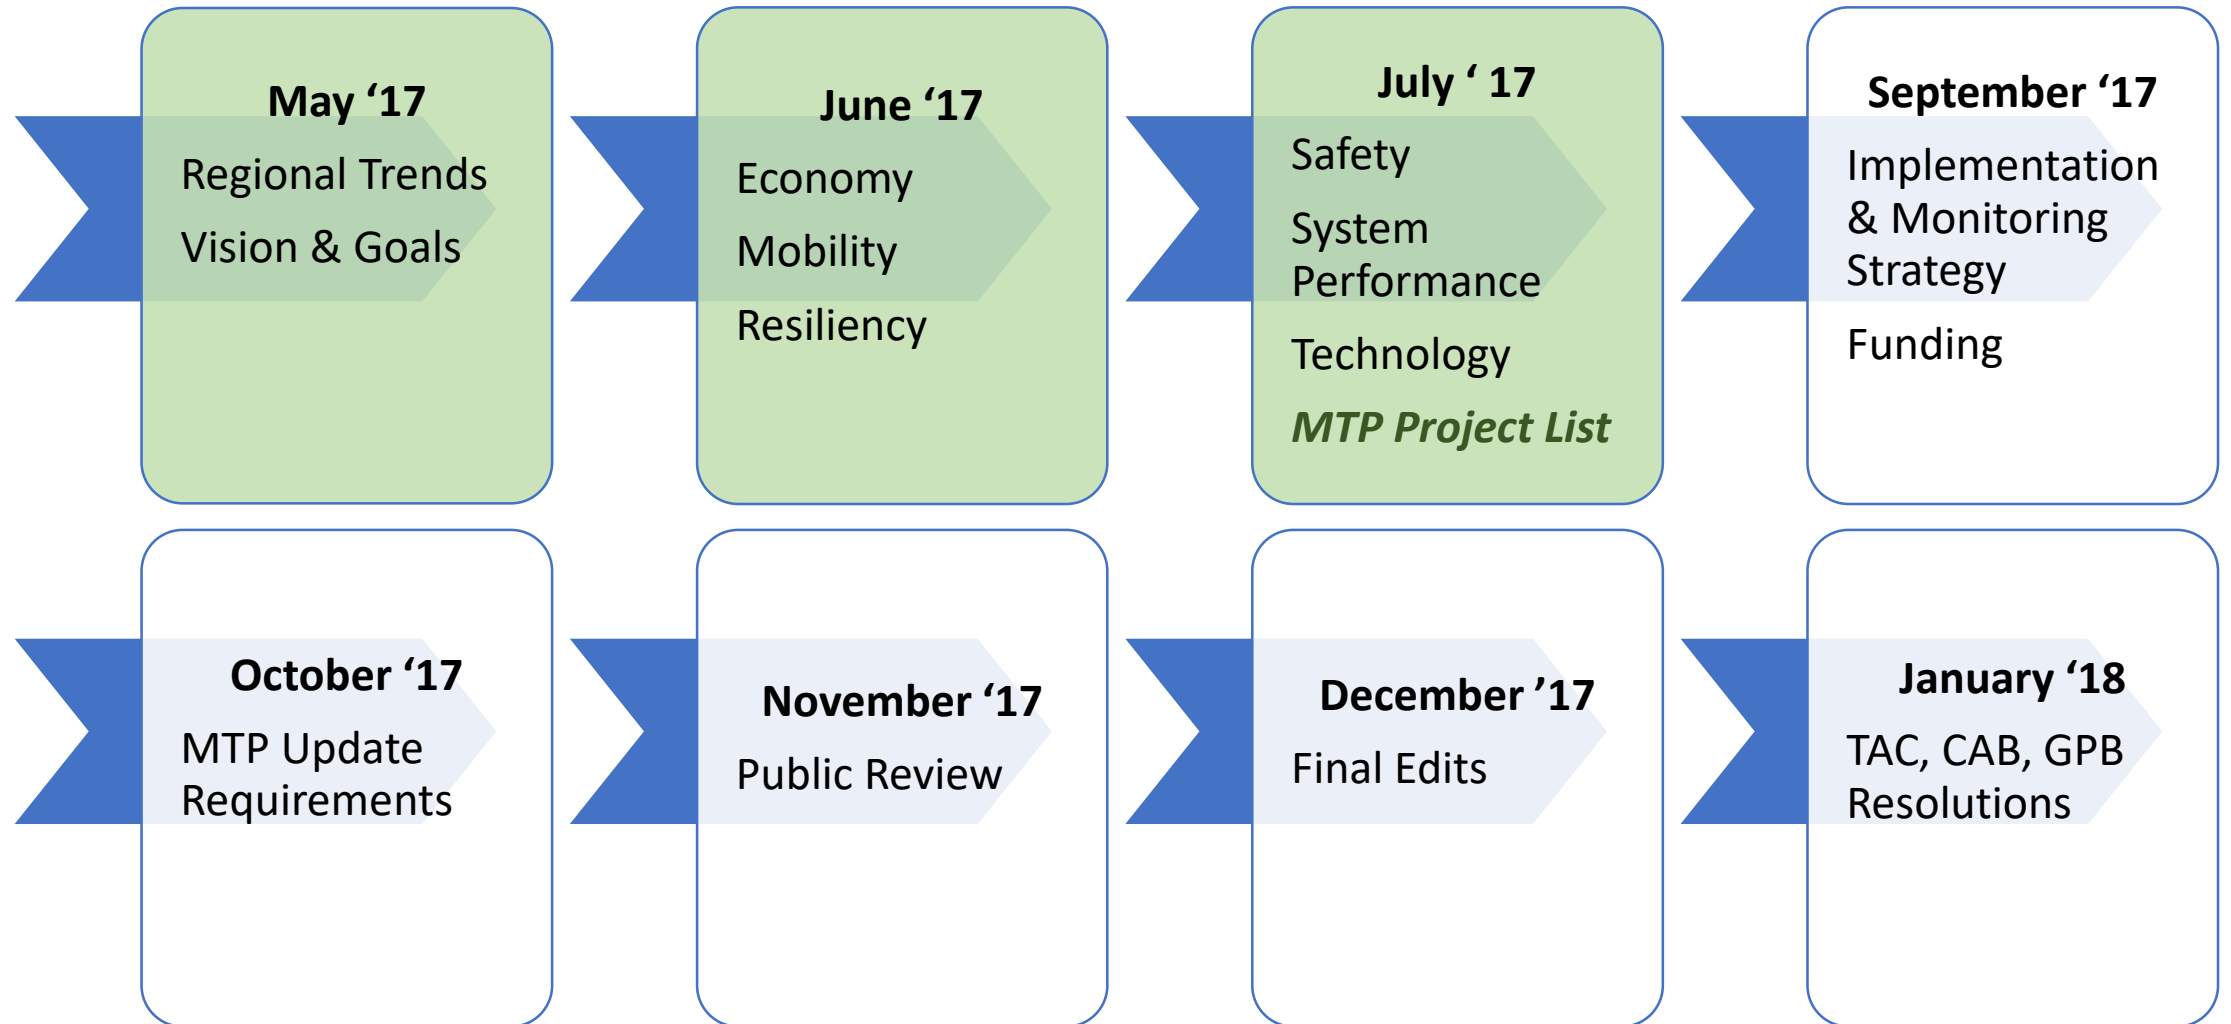

2040 Metropolitan Transportation Plan *Update*

2040 MTP *Update* - Timeline

Goals

- Economy
- Mobility
- Resiliency
- Safety
- System
Performance
- Technology

Safety

Emphasis Areas
Education & Outreach

System Performance

Air Quality

Asset Management

Bridges; Pavement Condition Rating

Congestion Management Process

Technology

Intelligent Transportation Systems
Security
Connected & Autonomous Vehicles